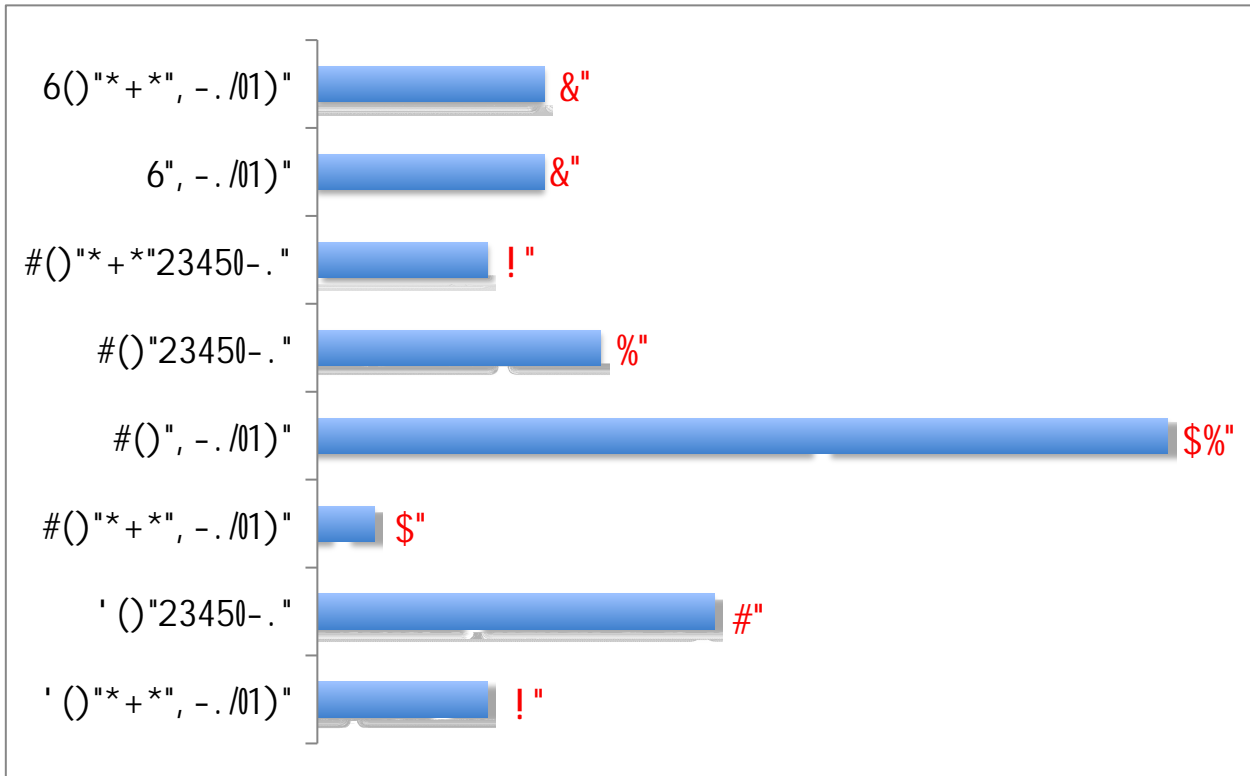

5th Six Weeks Dashboard 2014-2015

English/Reading Failures by Grade Level